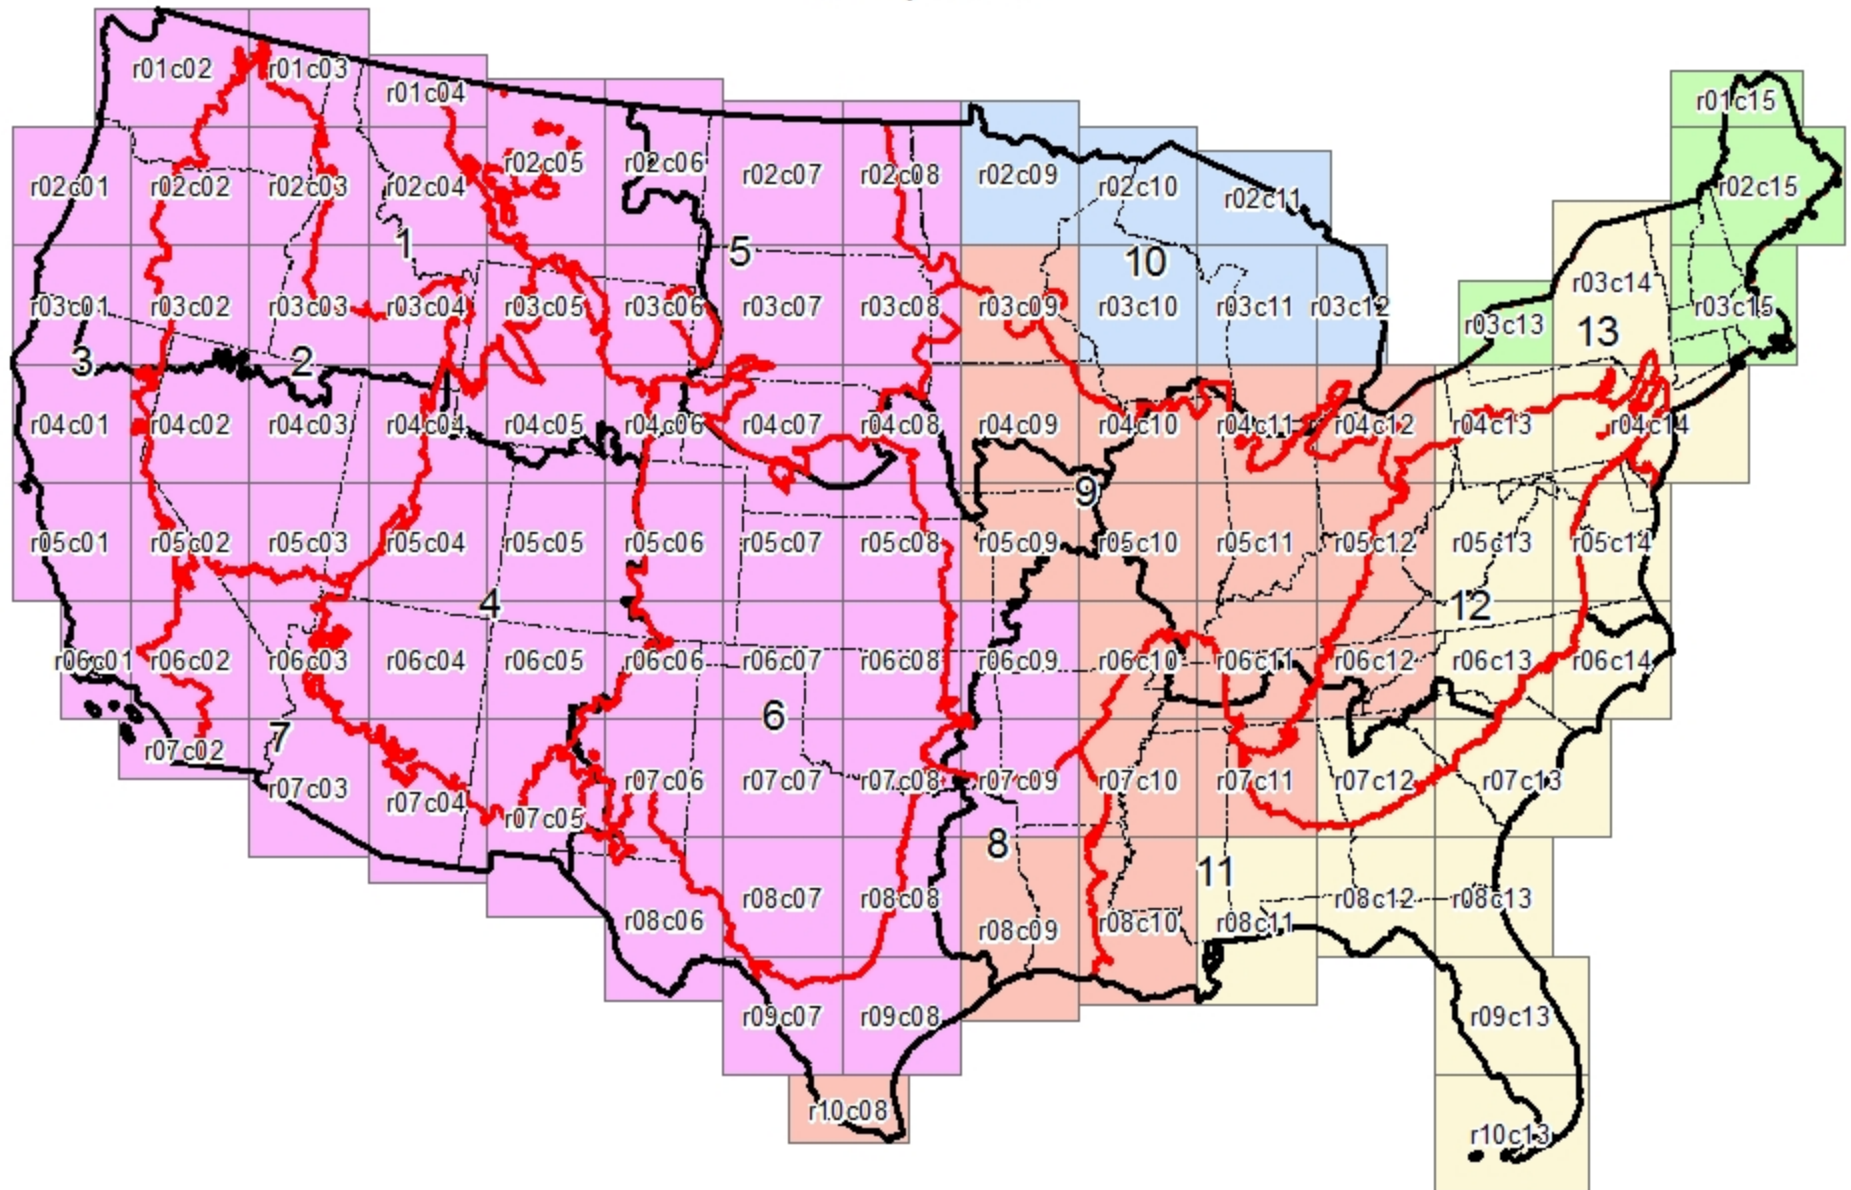

LF Remap

Tiles by Release

- LF Remap NC (6)
- LF Remap NE (4)
- LF Remap NW (57)
- LF Remap SC (17)
- LF Remap SE (14)

LANDFIRE Remap Vegetation Production Units