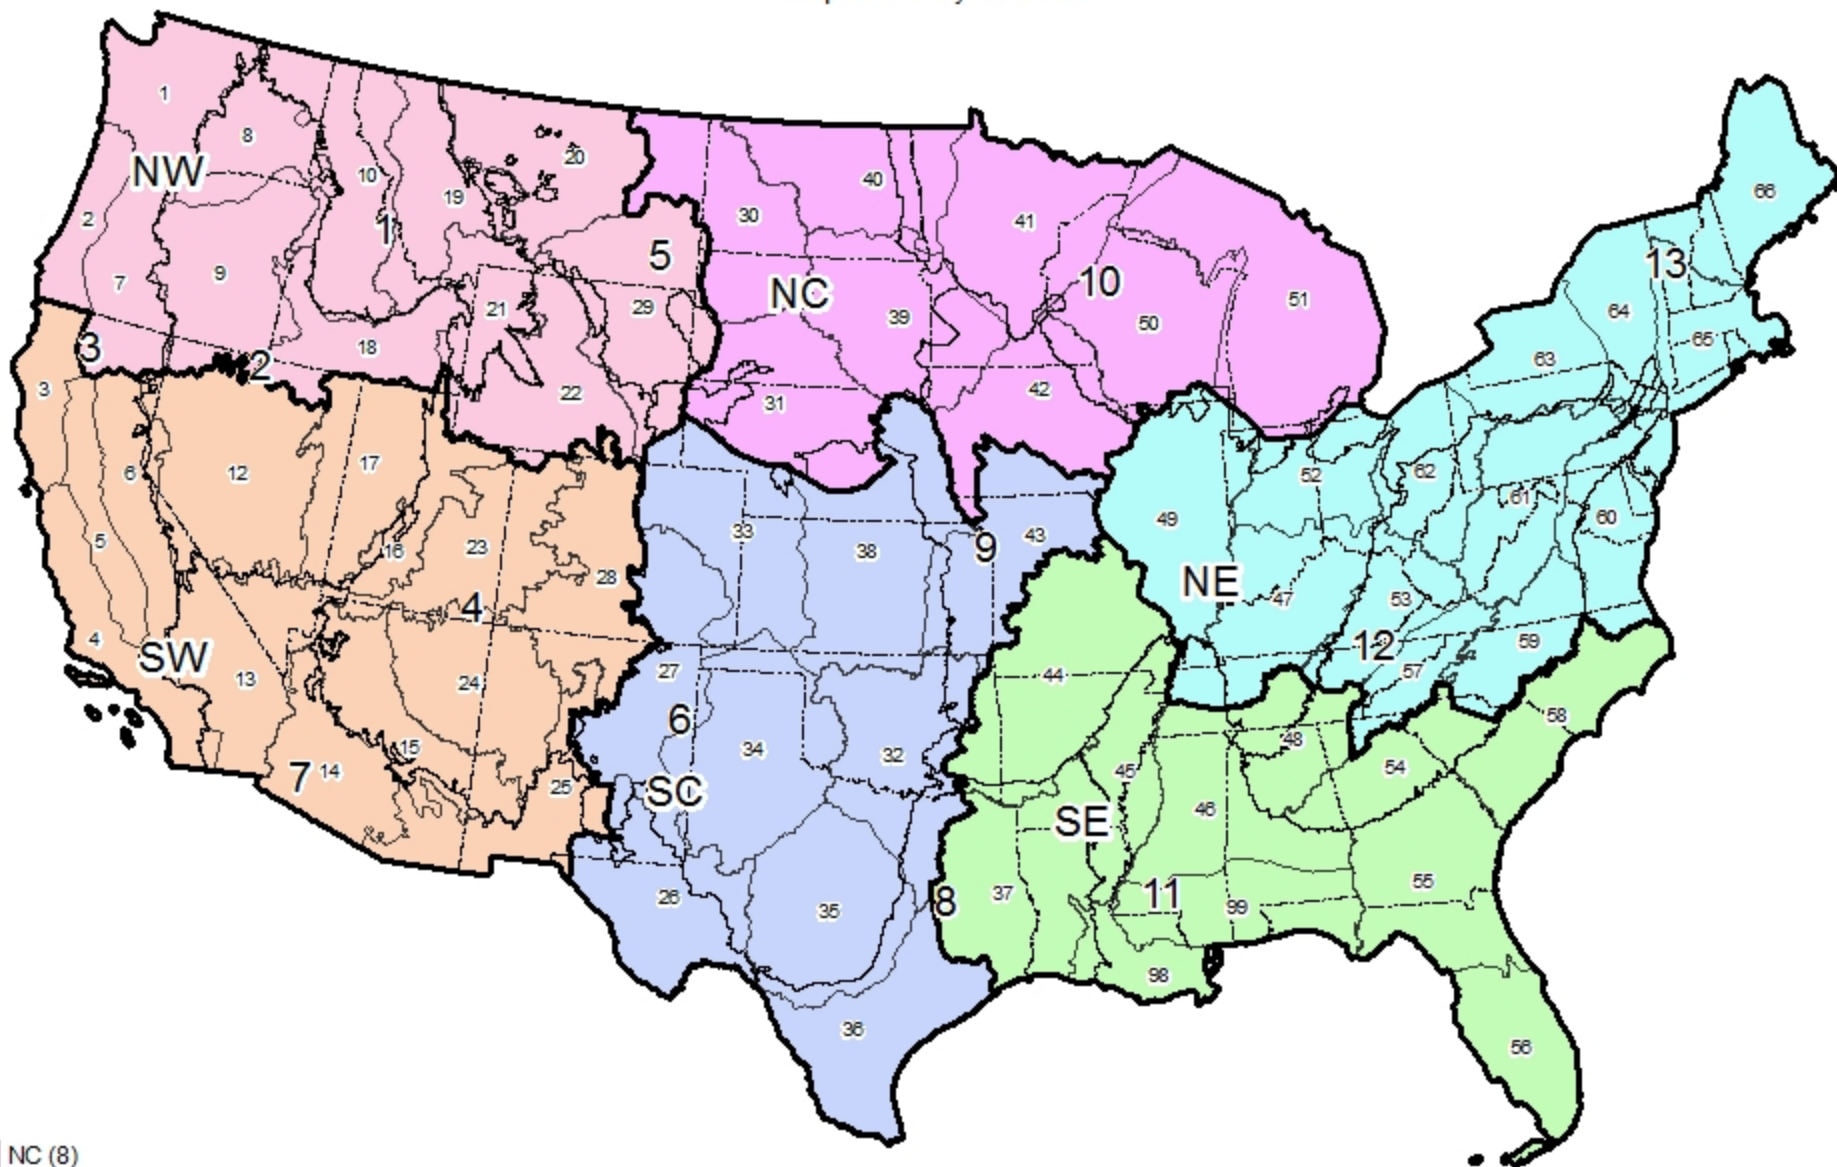

LF Remap

Map Zones by Release

- NC (8)
- NE (13)
- NW (12)
- SC (9)
- SE (11)
- SW (14)

- Geographic Areas
- LANDFIRE Remap Vegetation Production Units