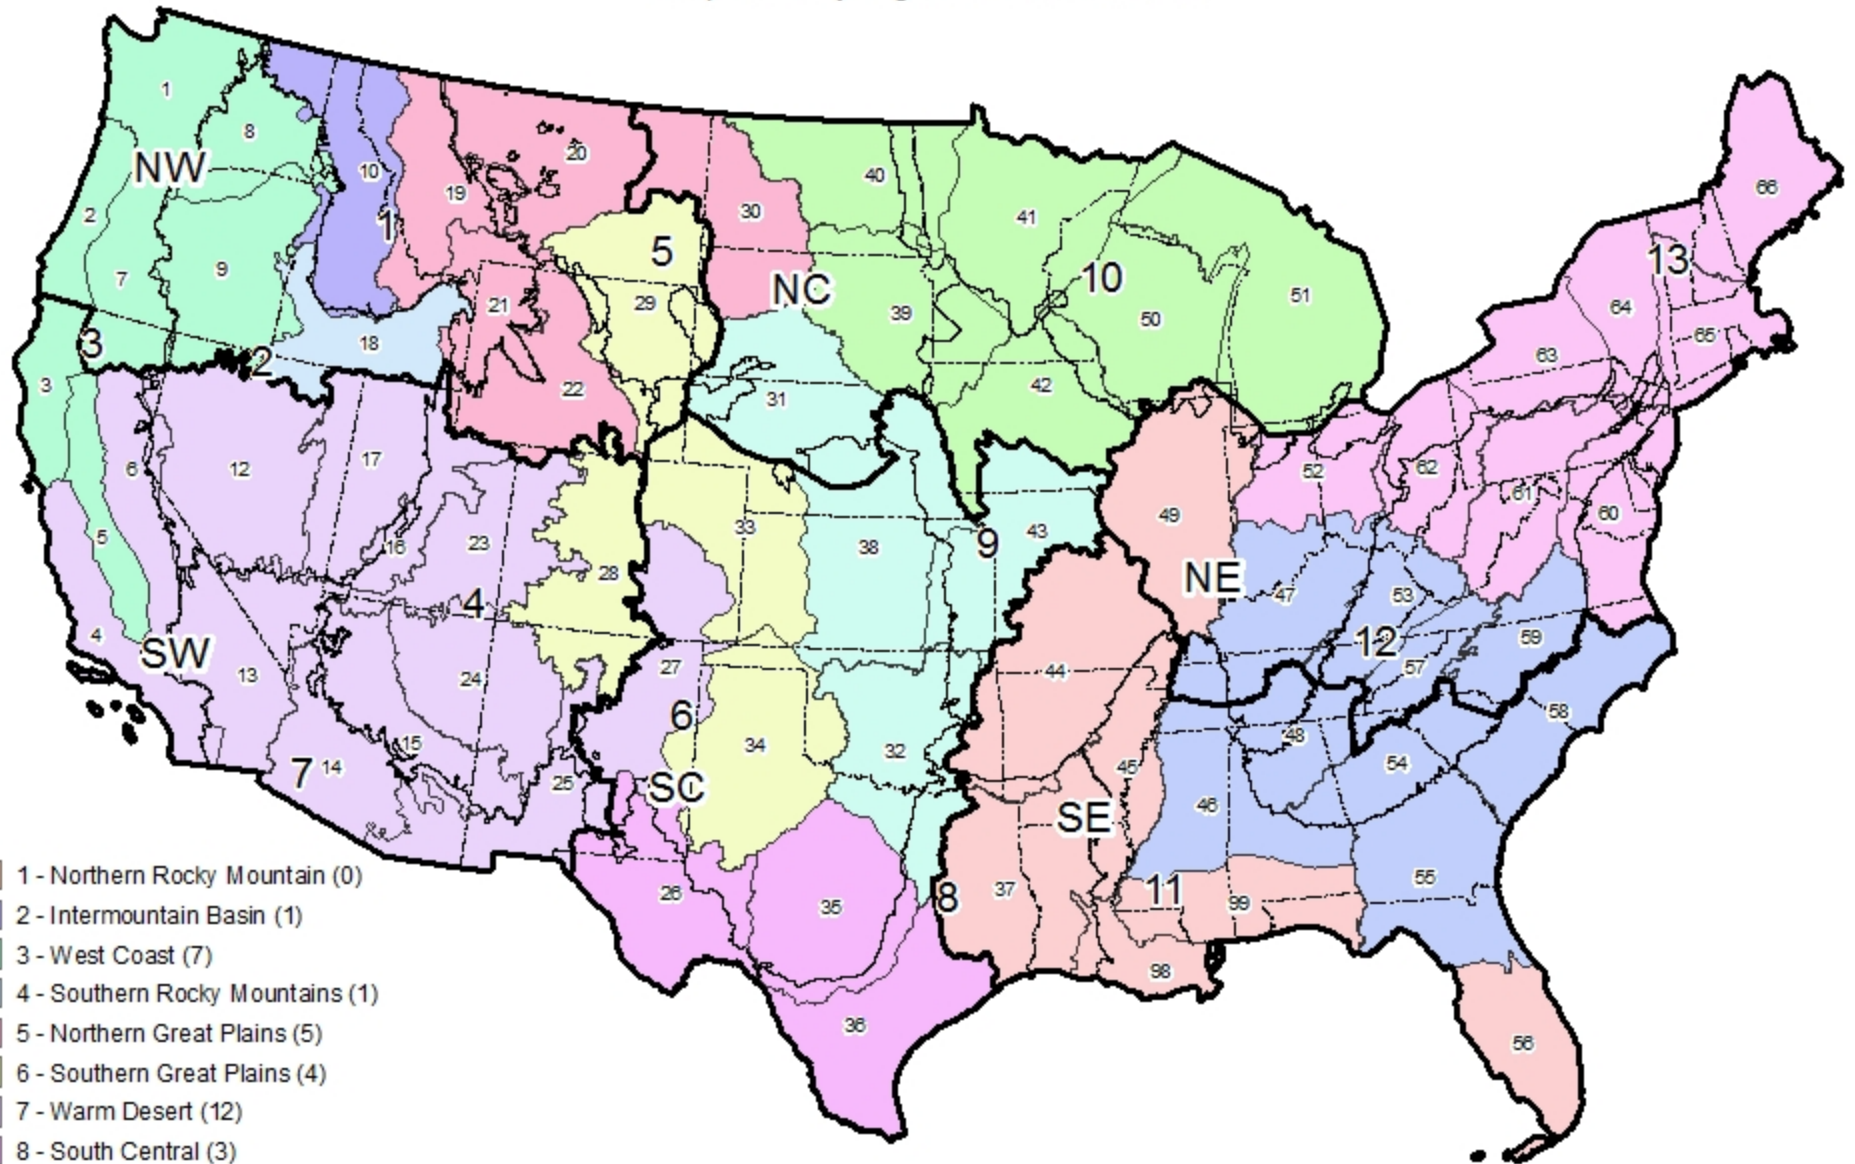

### VPU - Order and Name

-  1 - Northern Rocky Mountains
-  2 - Intermountain Basin
-  3 - West Coast
-  4 - Southern Rocky Mountains
-  5 - Northern Great Plains
-  6 - Southern Great Plains
-  7 - Warm Desert
-  8 - South Central
-  9 - Central Interior
-  10 - North Woods
-  11 - Southeast
-  12 - Appalachia
-  13 - Northeast

### Release

- 1 - Northwest
- 2 - Southwest
- 3 - South Central
- 4 - North Central
- 5 - Southeast
- 6 - Northeast

 Geographic Areas

# LF Remap

Tiles by Release

- LF Remap NC (6)
- LF Remap NE (4)
- LF Remap NW (57)
- LF Remap SC (17)
- LF Remap SE (14)

 LANDFIRE Remap Vegetation Production Units

# LF Remap

Map Zones by Vegetation Production Unit

- 1 - Northern Rocky Mountain (0)
- 2 - Intermountain Basin (1)
- 3 - West Coast (7)
- 4 - Southern Rocky Mountains (1)
- 5 - Northern Great Plains (5)
- 6 - Southern Great Plains (4)
- 7 - Warm Desert (12)
- 8 - South Central (3)
- 9 - Central Interior (4)
- 10 - North Woods (6)
- 11 - Southeast (7)
- 12 - Appalachia (9)
- 13 - Northeast (8)