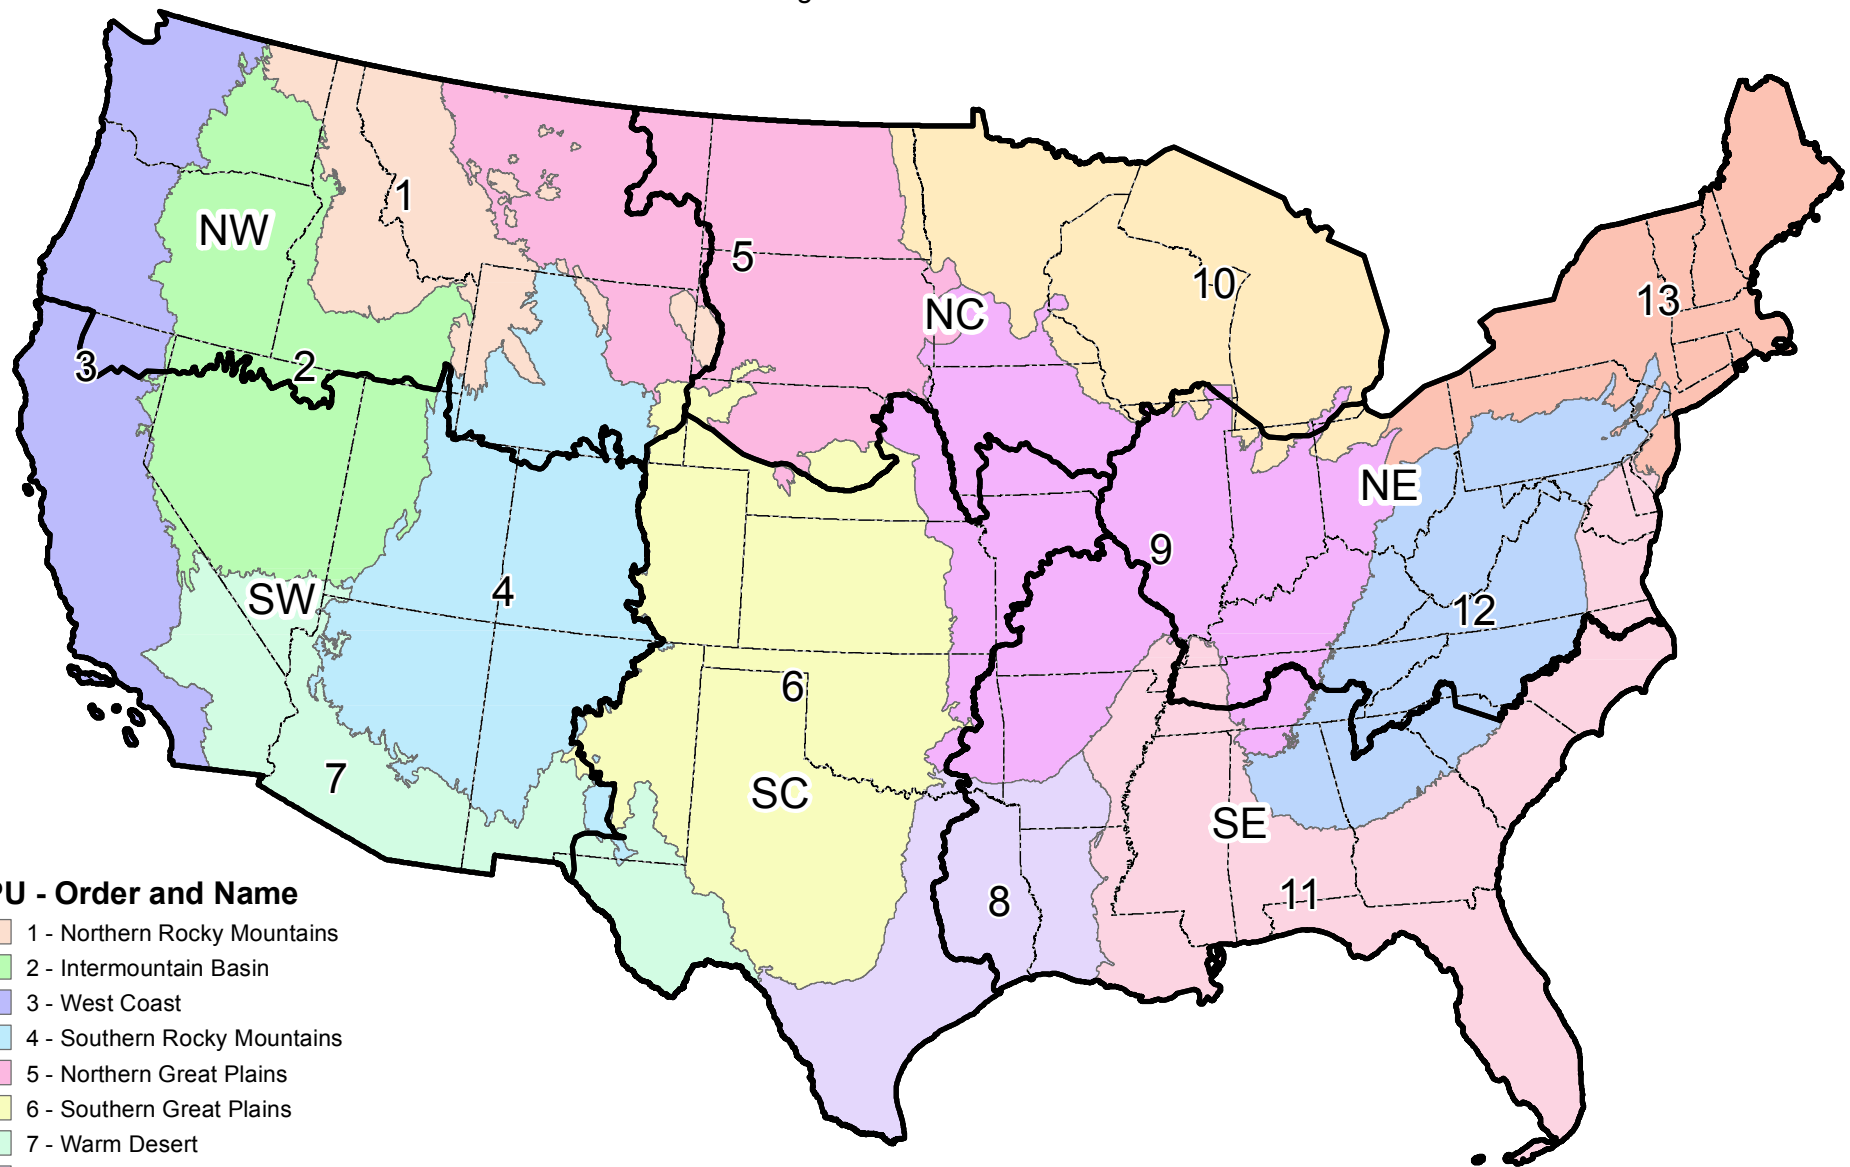

# LF Remap

Vegetation Production Units

### VPU - Order and Name

-  1 - Northern Rocky Mountains
-  2 - Intermountain Basin
-  3 - West Coast
-  4 - Southern Rocky Mountains
-  5 - Northern Great Plains
-  6 - Southern Great Plains
-  7 - Warm Desert
-  8 - South Central
-  9 - Central Interior
-  10 - North Woods
-  11 - Southeast
-  12 - Appalachia
-  13 - Northeast

 Geographic Areas

### Release

- 1 - Northwest
- 2 - Southwest
- 3 - South Central
- 4 - North Central
- 5 - Southeast
- 6 - Northeast

 Geographic Areas