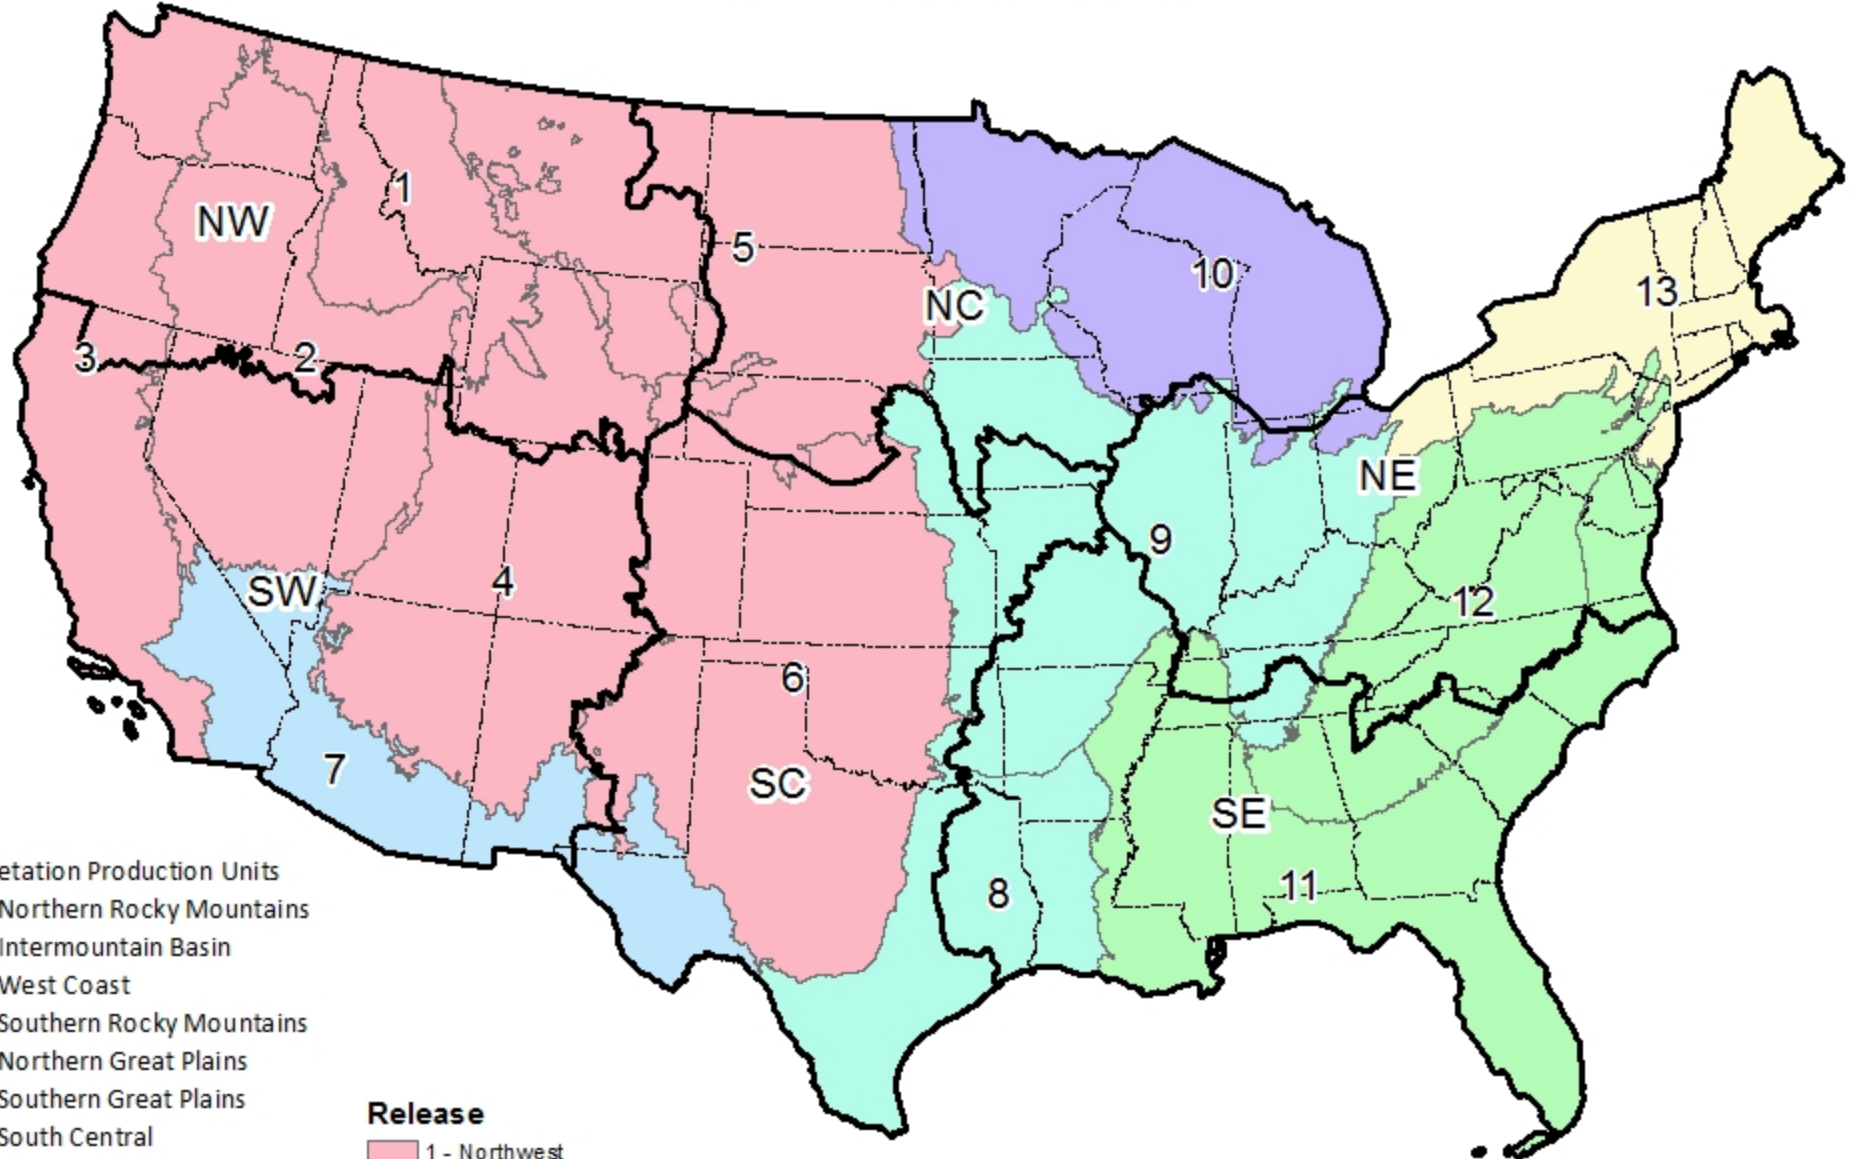

LF Remap

Vegetation Production Units to Release

Vegetation Production Units

- 1 - Northern Rocky Mountains
- 2 - Intermountain Basin
- 3 - West Coast
- 4 - Southern Rocky Mountains
- 5 - Northern Great Plains
- 6 - Southern Great Plains
- 8 - South Central
- 9 - Central Interior
- 10 - North Woods
- 11 - Southeast
- 12 - Appalachia
- 13 - Northeast

Release

- 1 - Northwest
- 2 - Southwest
- 3 - South Central
- 4 - North Central
- 5 - Southeast
- 6 - Northeast

Geographic Areas